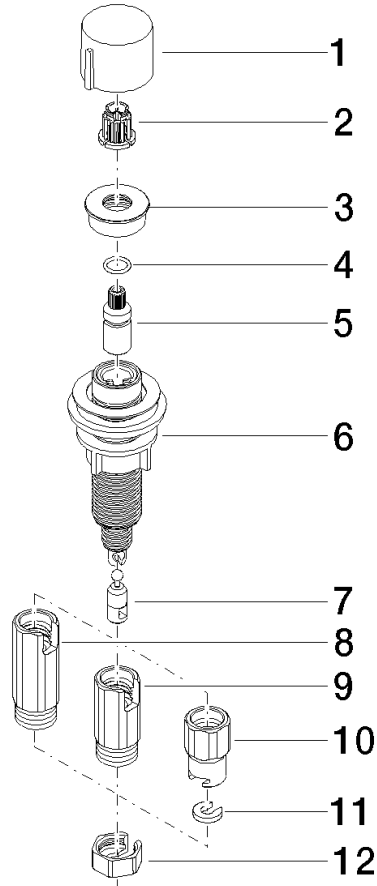

Strainer waste with control handle - Platinum

ELIO

10 712 970

- control for single basin
- including adapter for Bowden cable

Fits ELIO, ENO, MEM, META SQUARE, SYNC and TARA ULTRA

Fits: ELIO, MEM, ENO, SYNC, TARA ULTRA, META SQUARE

	Platinum	10 712 970-08
	Chrome	10 712 970-00
	Brushed Platinum	10 712 970-06
	Durabrace (23kt Gold)	10 712 970-09
	Dark Chrome	10 712 970-19
	Brushed Durabrace (23kt Gold)	10 712 970-28
	Matte Black	10 712 970-33
	Brushed Champagne (22kt Gold)	10 712 970-46
	Champagne (22kt Gold)	10 712 970-47
	Brushed Chrome	10 712 970-93
	Brushed Dark Platinum	10 712 970-99

10 712 970

mm [inches]

10 712 970

Parts for other finishes can be found here: [Chrome](#)

Spare parts list

No.	Item Number	Name	Quantity used	Delivery time
1	09 20 97 030-08	handle	1	40
2	90 12 12 002 00 90	fixing cap	1	2
3	09 27 87 011-08	rosette	1	40
4	09 14 10 042 90	seal	1	2
5	09 29 06 087-08	spindle	1	-
Spare part can no longer be ordered, please order the replacement item				
6	04 30 01 029 00 90	adaptor	1	2
7	09 24 03 175 90	adaptor	1	2
8	09 11 10 073-07	connection	1	30
9	09 11 10 074-07	connection	1	30
10	09 11 10 079-07	connection	1	30
11	09 30 11 087 90	disc	1	2
12	09 23 30 024-07	nut	1	30